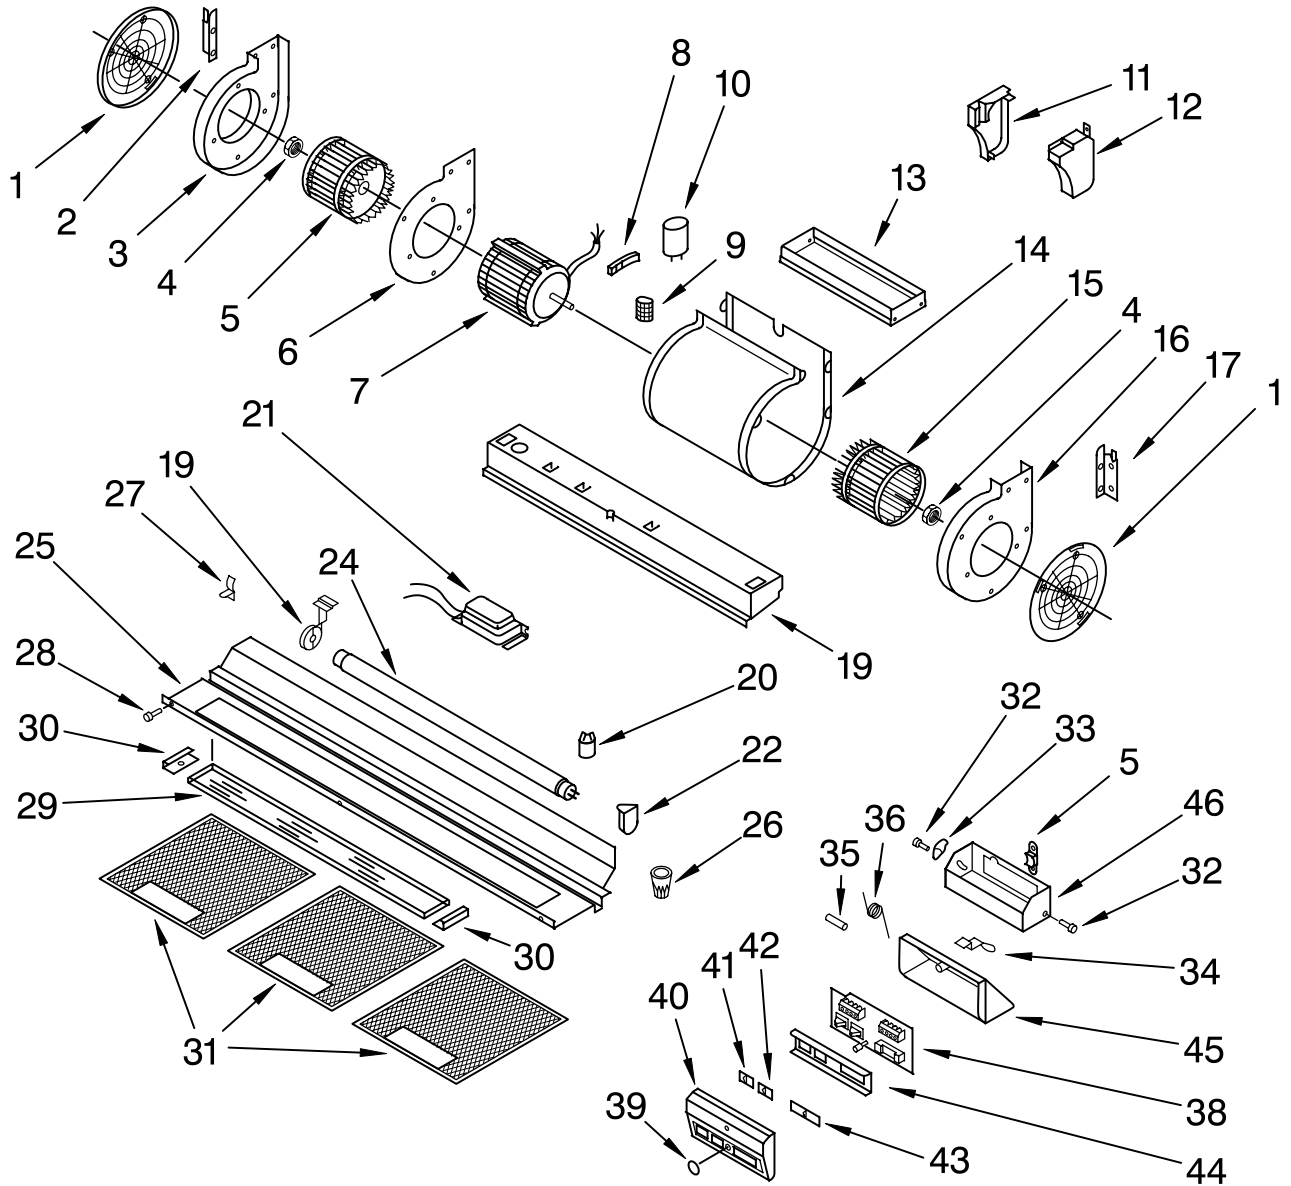

VENTILATION PARTS

For Model: KWCU265BWH0, KWCU265BAL0, KWCU265BSS0
(White) (Almond) (Stainless)

FOR ORDERING INFORMATION REFER TO PARTS PRICE LIST

VENTILATION PARTS

For Model: KWCU265BWH0, KWCU265BAL0, KWCU265BSS0
(White) (Almond) (Stainless)

Illus. No.	Part No.	DESCRIPTION	Illus. No.	Part No.	DESCRIPTION	Illus. No.	Part No.	DESCRIPTION
1	4360257	Support, Filter	25		Support, Light			
2	4360301	Bracket, Diffuser		4360298	White Model			
3	4360188	Cover, Blower		4360324	Stainless Model			
4	4360180	Nut		4360333	Almond Model			
5	4360187	Impeller	26	4360211	Wire Nut			
6	4360185	Motor Mount	27	4360299	Clamp, Wire			
7	4360212	Motor	28	4360048	Pin			
8	4360059	Block Capacitor	29	4360264	Glass Light			
9	4360176	Terminal	30	4360263	Side, Lighting			
10	4360175	Capacitor	31	4360265	Filter, Grease			
11	4360060	Box, Electric	32	4360238	Pin			
12	4360056	Cover, Box	33	4360241	Lever, Switches			
13	4360255	Extension, Diffuser	34	4360242	Clamp, Cable			
14	4360184	Housing, Motor	35	4360244	Spring, Pin			
15	4360181	Impeller	36	4360243	Spring			
16	4360179	Cover, Blower	37	4360239	Clamp, Cable			
17	4360302	Bracket	38	4360246	Control Board			
19	4360261	Lampholder	39	4360028	Cover, Lamp			
20	4360260	Starter	40	4360251	Cover, Box			
21	4360045	Ballast	41	4360250	Actuator, Lighting			
22	4360266	Lamp Holder	42	4360249	Actuator, Motor			
23	4360297	Support, Light	43	4360248	1-2-3 Actuator			
24	4360014	Light	44	4360247	Support, Actuators			
			45	4360245	Control Box			
			46	4360240	Housing, Control Box			

LITERATURE PARTS

LIT883297 Use & Care Guide
LIT4360296 Wiring Diagram

ACCESSORY PARTS

4378615 Backsplash
4378616 Wire Racks
4378617 Rack Hanger Kits
Utensil Bars
4378618 Side
4378619 Rear
4378623 Filters (2-Pak)
Ductless Kit
4378622 White Model
4378620 Almond Model
4378621 Stainless Model